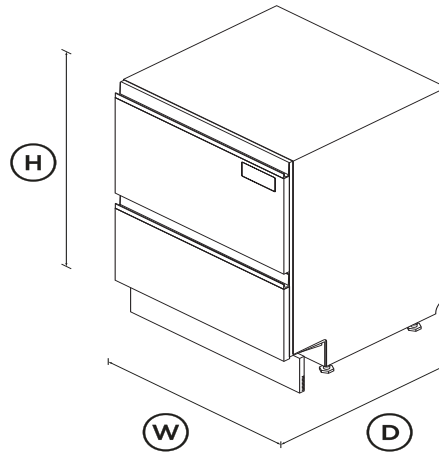

Double DishDrawer™ Dishwasher, Sanitise

Series 7 | Contemporary

Black Stainless Steel

Wash one drawer while you load the other, with room in each drawer for full-size dinner plates.

- Designed to be installed under your benchtop, with recessed handles for a seamless look
- Six wash programs, as well as additional Quick wash, Sanitise and Dry+ modifiers
- Flexible racking allows you to customise internal shelves to suit your needs
- Wi-Fi enabled and works with the SmarthQ™ app for remote control and notifications

DIMENSIONS

Height	820 - 880mm
Width	599mm
Depth	573mm

FEATURES & BENEFITS

Seamless fit

Our built-under DishDrawer™ Dishwashers are installed flush under your benchtop with the option of a custom kickstrip, ensuring minimal gaps. Designed to match the Fisher & Paykel family of kitchen appliances with recessed handles for a streamlined look.